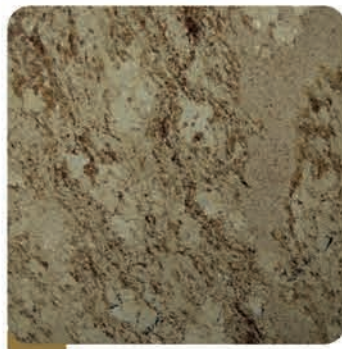

Nevers Cimstone

White Galaxy